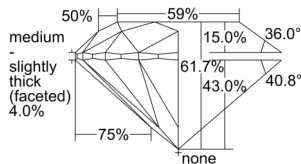

GIA®

FACSIMILE

GIA REPORT 6505113955

Verify this report at GIA.edu

GIA NATURAL DIAMOND DOSSIER®

August 06, 2024
GIA Report Number 6505113955
Shape and Cutting Style ..... Round Brilliant
Measurements ..... 5.38 - 5.41 x 3.33 mm

GRADING RESULTS

Carat Weight ..... 0.60 carat
Color Grade ..... H
Clarity Grade VS1
Cut Grade ..... Excellent

ADDITIONAL GRADING INFORMATION

Polish ..... Very Good
Symmetry ..... Excellent
Fluorescence ..... None
Clarity Characteristics.. Cloud, Crystal, Feather, Indented Natural
Inscription(s): GIA 6505113955

PROPORTIONS

Profile to actual proportions

GRADING SCALES

GIA COLOR SCALE	GIA CLARITY SCALE	GIA CUT SCALE
D	FLAWLESS	EXCELLENT
E	FLAWLESS	
F	INTERNALLY FLAWLESS	VERY GOOD
G	FLAWLESS	
H	VVS₁	GOOD
I	VVS₂	
J	VS₁	FAIR
K	VS₂	
L	SI₁	POOR
M	SI₂	
N	I₁	
O	I₂	
P	I₃	
Q		
R		
S		
T		
U		
V		
W		
X		
Y		
Z