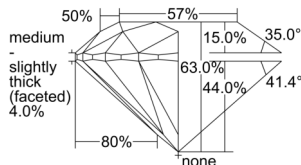

GIA®

FACSIMILE

GIA REPORT 6505114488

Verify this report at GIA.edu

GIA NATURAL DIAMOND DOSSIER®

August 07, 2024
GIA Report Number 6505114488
Shape and Cutting Style ..... Round Brilliant
Measurements ..... 5.91 - 5.93 x 3.73 mm

GRADING RESULTS

Carat Weight ..... 0.80 carat
Color Grade ..... G
Clarity Grade S11
Cut Grade ..... Excellent

ADDITIONAL GRADING INFORMATION

Polish ..... Excellent
Symmetry ..... Excellent
Fluorescence ..... None
Clarity Characteristics ..... Cloud, Crystal
Inscription(s): GIA 6505114488

PROPORTIONS

Profile to actual proportions

GRADING SCALES

GIA COLOR SCALE

COLOURESS	D
	E
	F
	G
	H
	I
	J
NEAR COLOURESS	K
	L
FAIN	M
	N
	O
	P
VERY LIGHT	Q
	R
	S
	T
	U
	V
	W
	X
	Y
LIGHT	Z

GIA CLARITY SCALE

FLAWLESS	VERY VERY SLIGHTLY INCLUDED	VVS₁	
			VVS₂
INTERNALLY FLAWLESS	VERY SLIGHTLY INCLUDED	VS₁	
		VS₂	
SLIGHTLY INCLUDED	SLIGHTLY INCLUDED	S1₁	
		S1₂	
INCLUDED	INCLUDED	I₁	
		I₂	
		I₃	

GIA CUT SCALE

EXCELLENT
VERY GOOD
GOOD
FAIR
POOR