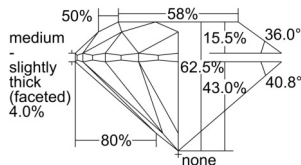

GIA®

FACSIMILE

GIA REPORT 6505115075

Verify this report at GIA.edu

GIA NATURAL DIAMOND DOSSIER®

August 06, 2024
GIA Report Number 6505115075
Shape and Cutting Style ..... Round Brilliant
Measurements ..... 4.25 - 4.28 x 2.66 mm

GRADING RESULTS

Carat Weight ..... 0.30 carat
Color Grade ..... F
Clarity Grade S11
Cut Grade ..... Excellent

ADDITIONAL GRADING INFORMATION

Polish ..... Excellent
Symmetry ..... Excellent
Fluorescence ..... None
Clarity Characteristics ..... Crystal
Inscription(s): GIA 6505115075

PROPORTIONS

Profile to actual proportions

GRADING SCALES

GIA COLOR SCALE

COLOURESS	D
	E
	F
	G
	H
	I
	J
NEAR COLOURESS	K
	L
FAIN	M
	N
	O
	P
VERY LIGHT	Q
	R
	S
	T
	U
	V
	W
	X
	Y
LIGHT	Z

GIA CLARITY SCALE

VERY VERY SLIGHTLY INCLUDED	FLAWLESS
	INTERNALLY FLAWLESS
VERY SLIGHTLY INCLUDED	VVS₁
	VVS₂
SLIGHTLY INCLUDED	VS₁
	VS₂
INCLUDED	SI₁
	SI₂
INCLUDED	I₁
	I₂
	I₃

GIA CUT SCALE

EXCELLENT
VERY GOOD
GOOD
FAIR
POOR