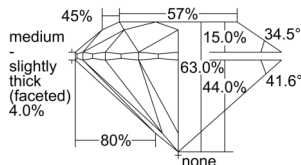

GIA®

FACSIMILE

GIA REPORT 6505117854

Verify this report at GIA.edu

GIA NATURAL DIAMOND DOSSIER®

August 06, 2024
GIA Report Number 6505117854
Shape and Cutting Style ..... Round Brilliant
Measurements ..... 3.74 - 3.77 x 2.37 mm

GRADING RESULTS

Carat Weight ..... 0.20 carat
Color Grade ..... G
Clarity Grade VS1
Cut Grade ..... Excellent

ADDITIONAL GRADING INFORMATION

Polish ..... Excellent
Symmetry ..... Excellent
Fluorescence ..... None
Clarity Characteristics ..... Feather, Pinpoint
Inscription(s): GIA 6505117854

PROPORTIONS

Profile to actual proportions

GRADING SCALES

GIA COLOR SCALE	GIA CLARITY SCALE	GIA CUT SCALE	
D	FLAWLESS	EXCELLENT	
E	INTERNALLY FLAWLESS		
F		VVS₁	VERY GOOD
G	VVS₂		
H	VS₁	GOOD	
I	VS₂		
J	SI₁	FAIR	
K	SI₂		
L	I₁	POOR	
M			
N			
O	I₂		
P			
Q	I₃		
R			
S			
T			
U			
V			
W			
X			
Y			
Z