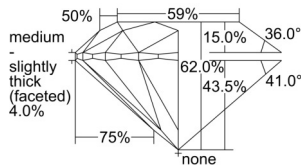

GIA®

FACSIMILE

GIA REPORT 6505122250

Verify this report at GIA.edu

GIA NATURAL DIAMOND DOSSIER®

August 07, 2024
GIA Report Number 6505122250
Shape and Cutting Style ..... Round Brilliant
Measurements ..... 5.92 - 5.95 x 3.68 mm

GRADING RESULTS

Carat Weight ..... 0.80 carat
Color Grade ..... F
Clarity Grade VS1
Cut Grade ..... Excellent

ADDITIONAL GRADING INFORMATION

Polish ..... Excellent
Symmetry ..... Excellent
Fluorescence ..... None
Clarity Characteristics..... Crystal, Cloud, Pinpoint
Inscription(s): GIA 6505122250

PROPORTIONS

Profile to actual proportions

GRADING SCALES

GIA COLOR SCALE	GIA CLARITY SCALE	GIA CUT SCALE	
D	FLAWLESS	EXCELLENT	
E	INTERNALLY FLAWLESS		
F		VVS₁	VERY GOOD
G	VVS₂		
H	VS₁	GOOD	
I	VS₂		
J	SI₁	FAIR	
K	SI₂		
L	I₁	POOR	
M			
N			
O	I₂		
P			
Q			
R	I₃		
S			
T			
U			
V			
W			
X			
Y			
Z