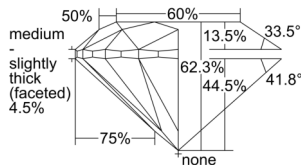

GIA®

FACSIMILE

GIA REPORT 6505122598

Verify this report at GIA.edu

GIA NATURAL DIAMOND DOSSIER®

August 06, 2024
GIA Report Number 6505122598
Shape and Cutting Style ..... Round Brilliant
Measurements ..... 4.58 - 4.60 x 2.86 mm

GRADING RESULTS

Carat Weight ..... 0.37 carat
Color Grade ..... G
Clarity Grade VS1
Cut Grade ..... Excellent

ADDITIONAL GRADING INFORMATION

Polish ..... Excellent
Symmetry ..... Excellent
Fluorescence ..... None
Clarity Characteristics..... Indented Natural, Cloud
Inspection(s): GIA 6505122598

PROPORTIONS

Profile to actual proportions