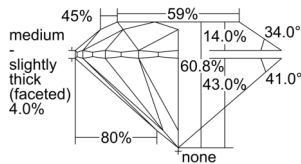

GIA®

FACSIMILE

GIA REPORT 6505122740

Verify this report at GIA.edu

GIA NATURAL DIAMOND DOSSIER®

August 06, 2024
GIA Report Number 6505122740
Shape and Cutting Style ..... Round Brilliant
Measurements ..... 3.67 - 3.69 x 2.24 mm

GRADING RESULTS

Carat Weight ..... 0.18 carat
Color Grade ..... G
Clarity Grade VS1
Cut Grade ..... Excellent

ADDITIONAL GRADING INFORMATION

Polish ..... Excellent
Symmetry ..... Excellent
Fluorescence ..... None
Clarity Characteristics ..... Feather, Pinpoint
Inscription(s): GIA 6505122740

PROPORTIONS

Profile to actual proportions

GRADING SCALES

GIA COLOR SCALE	GIA CLARITY SCALE	GIA CUT SCALE	
D	FLAWLESS	EXCELLENT	
E	INTERNALLY FLAWLESS		
F		VVS₁	VERY GOOD
G	VVS₂		
H	VS₁	GOOD	
I	VS₂		
J	SI₁	FAIR	
K	SI₂		
L	I₁	POOR	
M			
N			
O	I₂		
P			
Q			
R	I₃		
S			
T			
U			
V			
W			
X			
Y			
Z