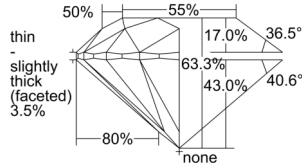

GIA®

FACSIMILE

GIA REPORT 6505125169

Verify this report at GIA.edu

GIA NATURAL DIAMOND DOSSIER®

August 23, 2024
GIA Report Number 6505125169
Shape and Cutting Style ..... Round Brilliant
Measurements ..... 4.99 - 5.05 x 3.17 mm

GRADING RESULTS

Carat Weight ..... 0.50 carat
Color Grade ..... H
Clarity Grade VS2
Cut Grade ..... Excellent

ADDITIONAL GRADING INFORMATION

Polish ..... Excellent
Symmetry ..... Very Good
Fluorescence ..... None
Clarity Characteristics..... Cloud, Knot, Indented Natural
Inscription(s): GIA 6505125169

PROPORTIONS

Profile to actual proportions

GRADING SCALES

GIA COLOR SCALE	GIA CLARITY SCALE	GIA CUT SCALE	
D	FLAWLESS	EXCELLENT	
E	INTERNALLY FLAWLESS		
F		VVS₁	VERY GOOD
G	VVS₂		
H	VS₁	GOOD	
I	VS₂		
J	SI₁	FAIR	
K	SI₂		
L	I₁	POOR	
M	I₂		
N	I₃		
O			
P			
Q			
R			
S			
T			
U			
V			
W			
X			
Y			
Z