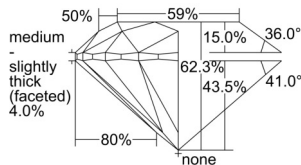

GIA®

FACSIMILE

GIA REPORT 6505128591

Verify this report at GIA.edu

GIA NATURAL DIAMOND DOSSIER®

August 06, 2024
GIA Report Number 6505128591
Shape and Cutting Style ..... Round Brilliant
Measurements ..... 5.02 - 5.07 x 3.14 mm

GRADING RESULTS

Carat Weight ..... 0.50 carat
Color Grade ..... D
Clarity Grade VVS1
Cut Grade ..... Excellent

ADDITIONAL GRADING INFORMATION

Polish ..... Excellent
Symmetry ..... Very Good
Fluorescence ..... Very Strong Blue
Clarity Characteristics ..... Pinpoint
Inscription(s): GIA 6505128591

PROPORTIONS

Profile to actual proportions

GRADING SCALES

GIA COLOR SCALE	GIA CLARITY SCALE	GIA CUT SCALE	
D	FLAWLESS	EXCELLENT	
E	INTERNALLY FLAWLESS		
F		VVS₁	VERY GOOD
G	VVS₂		
H	VS₁	GOOD	
I	VS₂		
J	SI₁	FAIR	
K	SI₂		
L	I₁	POOR	
M			
N			
O	I₂		
P			
Q			
R	I₃		
S			
T			
U			
V			
W			
X			
Y			
Z