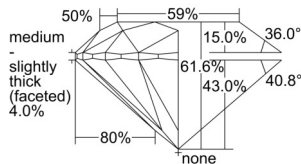

GIA®

FACSIMILE

GIA REPORT 6505132740

Verify this report at GIA.edu

GIA NATURAL DIAMOND DOSSIER®

August 07, 2024
GIA Report Number 6505132740
Shape and Cutting Style ..... Round Brilliant
Measurements ..... 4.55 - 4.59 x 2.81 mm

GRADING RESULTS

Carat Weight ..... 0.36 carat
Color Grade ..... G
Clarity Grade VS1
Cut Grade ..... Excellent

ADDITIONAL GRADING INFORMATION

Polish ..... Excellent
Symmetry ..... Excellent
Fluorescence ..... None
Clarity Characteristics ..... Cloud
Inscription(s): GIA 6505132740

PROPORTIONS

Profile to actual proportions

GRADING SCALES

GIA COLOR SCALE	GIA CLARITY SCALE	GIA CUT SCALE	
D	FLAWLESS	EXCELLENT	
E	INTERNALLY FLAWLESS		
F		VVS₁	VERY GOOD
G	VVS₂		
H	VS₁	GOOD	
I	VS₂		
J	SI₁	FAIR	
K	SI₂		
L	I₁	POOR	
M			
N			
O	I₂		
P			
Q			
R	I₃		
S			
T			
U			
V			
W			
X			
Y			
Z