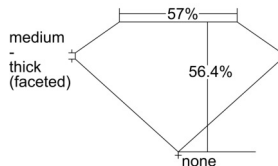

GIA®

FACSIMILE

GIA REPORT 6505134106

Verify this report at GIA.edu

GIA NATURAL DIAMOND DOSSIER®

August 08, 2024
GIA Report Number 6505134106
Shape and Cutting Style ..... Heart Brilliant
Measurements ..... 5.06 x 5.76 x 3.25 mm

GRADING RESULTS

Carat Weight ..... 0.53 carat
Color Grade ..... G
Clarity Grade VS1

ADDITIONAL GRADING INFORMATION

Polish ..... Excellent
Symmetry ..... Excellent
Fluorescence ..... None
Clarity Characteristics..... Feather, Cloud, Needle, Pinpoint
Inscription(s): GIA 6505134106

PROPORTIONS

Profile not to actual proportions

GRADING SCALES

GIA COLOR SCALE		GIA CLARITY SCALE			
COLORLESS	D	VERY VERY SLIGHTLY INCLUDED	FLAWLESS		
	E		INTERNALLY FLAWLESS		
	F	VERY SLIGHTLY INCLUDED	VVS₁		
	G		VVS₂		
	H		VS₁		
	NEAR COLORLESS	I	SLIGHTLY INCLUDED	VS₂	
		J		SI₁	
		FAINT	K	INCLUDED	SI₂
			L		I₁
			M		I₂
VERT LIGHT	N	LIGHT	I₃		
	O				
	P				
	Q				
	R