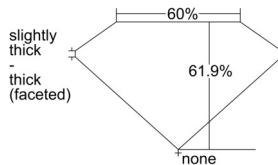

GIA®

FACSIMILE

GIA REPORT 6505135269

Verify this report at GIA.edu

GIA NATURAL DIAMOND DOSSIER®

August 07, 2024
GIA Report Number 6505135269
Shape and Cutting Style ..... Oval Brilliant
Measurements ..... 6.44 x 4.54 x 2.81 mm

GRADING RESULTS

Carat Weight ..... 0.52 carat
Color Grade ..... F
Clarity Grade VS2

ADDITIONAL GRADING INFORMATION

Polish ..... Excellent
Symmetry ..... Very Good
Fluorescence ..... None
Clarity Characteristics ..... Crystal, Cloud, Feather
Inscription(s): GIA 6505135269

PROPORTIONS

Profile not to actual proportions

GRADING SCALES

GIA COLOR SCALE		GIA CLARITY SCALE		
NEAR COLORLESS	D	VERY VERY SLIGHTLY INCLUDED	FLAWLESS	
	E		INTERNALLY FLAWLESS	
	F	VERY SLIGHTLY INCLUDED	VVS₁	
	G		VVS₂	
	H		VS₁	
	FAINT	I	SLIGHTLY INCLUDED	VS₂
		J		SI₁
		K	INCLUDED	SI₂
		L		I₁
		M		I₂
VERY LIGHT		N	INCLUDED	I₃
	O			
	P			
	Q			
LIGHT	R			
	S			
	T			
	U			
	V			
	Z