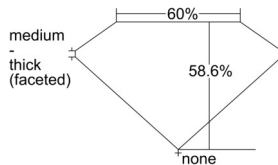

GIA®

FACSIMILE

GIA REPORT 6505135313

Verify this report at GIA.edu

GIA NATURAL DIAMOND DOSSIER®

August 07, 2024
GIA Report Number 6505135313
Shape and Cutting Style ..... Heart Brilliant
Measurements ..... 4.69 x 5.32 x 3.12 mm

GRADING RESULTS

Carat Weight ..... 0.43 carat
Color Grade ..... D
Clarity Grade VVS1

ADDITIONAL GRADING INFORMATION

Polish ..... Excellent
Symmetry ..... Very Good
Fluorescence ..... None
Clarity Characteristics ..... Feather
Inscription(s): GIA 6505135313

PROPORTIONS

Profile not to actual proportions

GRADING SCALES

GIA COLOR SCALE		GIA CLARITY SCALE			
COLORLESS	D	VERY VERY SLIGHTLY INCLUDED	FLAWLESS		
	E		INTERNALLY FLAWLESS		
	F	VERY SLIGHTLY INCLUDED	VVS₁		
	G		VVS₂		
	H		VS₁		
	NEAR COLORLESS	I	SLIGHTLY INCLUDED	VS₂	
		J		SI₁	
		FAINT	K	INCLUDED	SI₂
			L		I₁
			M		I₂
VERT LIGHT			N	INCLUDED	I₃
	O				
	P				
	Q				
LIGHT	R				
	S				
	T				
	U				
	V				
	Z