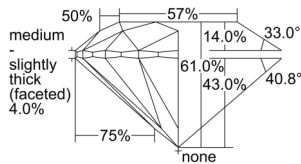

GIA®

FACSIMILE

GIA REPORT 6505135476

Verify this report at GIA.edu

GIA NATURAL DIAMOND DOSSIER®

August 07, 2024
GIA Report Number 6505135476
Shape and Cutting Style ..... Round Brilliant
Measurements ..... 5.84 - 5.87 x 3.57 mm

GRADING RESULTS

Carat Weight ..... 0.75 carat
Color Grade ..... J
Clarity Grade VS1
Cut Grade ..... Excellent

ADDITIONAL GRADING INFORMATION

Polish ..... Excellent
Symmetry ..... Excellent
Fluorescence ..... None
Clarity Characteristics..... Crystal, Feather, Pinpoint
Inscription(s): GIA 6505135476

PROPORTIONS

Profile to actual proportions

GRADING SCALES

GIA COLOR SCALE	GIA CLARITY SCALE	GIA CUT SCALE	
D	FLAWLESS	EXCELLENT	
E	INTERNALLY FLAWLESS		
F		VVS₁	VERY GOOD
G	VVS₂		
H	VS₁	GOOD	
I	VS₂		
J	SI₁	FAIR	
K	SI₂		
L	I₁	POOR	
M			
N			
O	I₂		
P			
Q	I₃		
R			
S			
T			
U			
V			
W			
X			
Y			
Z