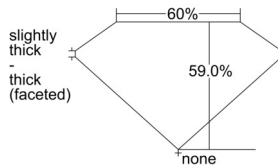

GIA®

FACSIMILE

GIA REPORT 6505135860

Verify this report at GIA.edu

GIA NATURAL DIAMOND DOSSIER®

August 07, 2024
GIA Report Number 6505135860
Shape and Cutting Style ..... Pear Brilliant
Measurements ..... 8.39 x 4.88 x 2.88 mm

GRADING RESULTS

Carat Weight ..... 0.70 carat
Color Grade ..... E
Clarity Grade VS1

ADDITIONAL GRADING INFORMATION

Polish ..... Excellent
Symmetry ..... Very Good
Fluorescence ..... None
Clarity Characteristics..... Crystal, Pinpoint
Inscription(s): GIA 6505135860

PROPORTIONS

Profile not to actual proportions

GRADING SCALES

GIA COLOR SCALE		GIA CLARITY SCALE			
COLORLESS	D	VERY VERY SLIGHTLY INCLUDED	FLAWLESS		
	E		INTERNALLY FLAWLESS		
	F		VS₁		
	NEAR COLORLESS	G	VERY SLIGHTLY INCLUDED	VS₂	
		H		VS₁	
		FAINT	I	SLIGHTLY INCLUDED	VS₂
			J		SI₁
			K		SI₂
	LIGHT	L	INCLUDED	I₁	
		M		I₂	
N		I₃			
O					
P					
Q					
R					
S