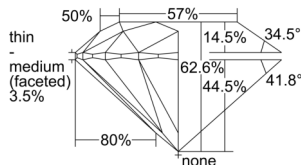

GIA®

FACSIMILE

GIA REPORT 6505137934

Verify this report at GIA.edu

GIA NATURAL DIAMOND DOSSIER®

August 08, 2024
GIA Report Number 6505137934
Shape and Cutting Style ..... Round Brilliant
Measurements ..... 4.51 - 4.53 x 2.83 mm

GRADING RESULTS

Carat Weight ..... 0.35 carat
Color Grade ..... E
Clarity Grade VS1
Cut Grade ..... Excellent

ADDITIONAL GRADING INFORMATION

Polish ..... Very Good
Symmetry ..... Excellent
Fluorescence ..... None
Clarity Characteristics..... Crystal, Pinpoint, Indented Natural
Inspection(s): GIA 6505137934

PROPORTIONS

Profile to actual proportions

GRADING SCALES

GIA COLOR SCALE	GIA CLARITY SCALE	GIA CUT SCALE	
D	FLAWLESS	EXCELLENT	
E	INTERNALLY FLAWLESS		
F		VVS₁	VERY GOOD
G	VVS₂		
H	VS₁	GOOD	
I	VS₂		
J	SI₁	FAIR	
K	SI₂		
L	I₁	POOR	
M			
N			
O	I₂		
P			
Q			
R	I₃		
S			
T			
U			
V			
W			
X			
Y			
Z