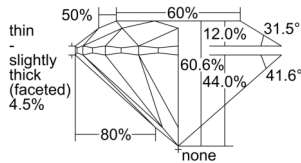

GIA®

FACSIMILE

GIA REPORT 6505140726

Verify this report at GIA.edu

GIA NATURAL DIAMOND DOSSIER®

August 07, 2024
GIA Report Number 6505140726
Shape and Cutting Style ..... Round Brilliant
Measurements ..... 5.11 - 5.14 x 3.11 mm

GRADING RESULTS

Carat Weight ..... 0.50 carat
Color Grade ..... G
Clarity Grade VVS2
Cut Grade ..... Excellent

ADDITIONAL GRADING INFORMATION

Polish ..... Excellent
Symmetry ..... Excellent
Fluorescence ..... Faint
Clarity Characteristics ..... Pinpoint, Cloud
Inscription(s): GIA 6505140726

PROPORTIONS

Profile to actual proportions

GRADING SCALES

GIA COLOR SCALE	GIA CLARITY SCALE	GIA CUT SCALE	
D	FLAWLESS	EXCELLENT	
E	INTERNALLY FLAWLESS		
F		VVS₁	VERY GOOD
G	VVS₂		
H	VS₁	GOOD	
I	VS₂		
J	SI₁	FAIR	
K	SI₂		
L	I₁	POOR	
M	I₂		
N	I₃		
O			
P			
Q			
R			
S			
T			
U			
V			
W			
X			
Y			
Z