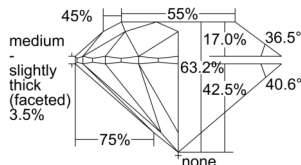

GIA®

FACSIMILE

GIA REPORT 6505142031

Verify this report at GIA.edu

GIA NATURAL DIAMOND DOSSIER®

August 08, 2024
GIA Report Number 6505142031
Shape and Cutting Style ..... Round Brilliant
Measurements ..... 5.01 - 5.04 x 3.18 mm

GRADING RESULTS

Carat Weight ..... 0.50 carat
Color Grade ..... D
Clarity Grade S11
Cut Grade ..... Excellent

ADDITIONAL GRADING INFORMATION

Polish ..... Excellent
Symmetry ..... Excellent
Fluorescence ..... None
Clarity Characteristics..... Crystal, Cloud, Feather
Inscription(s): GIA 6505142031

PROPORTIONS

Profile to actual proportions