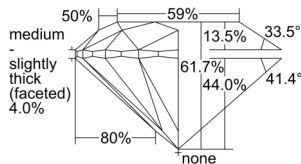

GIA®

FACSIMILE

GIA REPORT 6505144473

Verify this report at GIA.edu

GIA NATURAL DIAMOND DOSSIER®

August 08, 2024
GIA Report Number 6505144473
Shape and Cutting Style ..... Round Brilliant
Measurements ..... 4.38 - 4.40 x 2.71 mm

GRADING RESULTS

Carat Weight ..... 0.32 carat
Color Grade ..... E
Clarity Grade VS1
Cut Grade ..... Excellent

ADDITIONAL GRADING INFORMATION

Polish ..... Excellent
Symmetry ..... Excellent
Fluorescence ..... None
Clarity Characteristics..... Crystal, Feather, Pinpoint
Inspection(s): GIA 6505144473

PROPORTIONS

Profile to actual proportions

GRADING SCALES

GIA COLOR SCALE	GIA CLARITY SCALE	GIA CUT SCALE	
D	FLAWLESS	EXCELLENT	
E	INTERNALLY FLAWLESS		
F		VVS₁	VERY GOOD
G	VVS₂		
H	VS₁	GOOD	
I	VS₂		
J	SI₁	FAIR	
K	SI₂		
L	I₁	POOR	
M	I₂		
N	I₃		
O			
P			
Q			
R			
S			
T			
U			
V			
W			
X			
Y			
Z