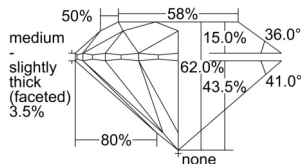

GIA®

FACSIMILE

GIA REPORT 6505144698

Verify this report at GIA.edu

GIA NATURAL DIAMOND DOSSIER®

August 13, 2024
GIA Report Number 6505144698
Shape and Cutting Style ..... Round Brilliant
Measurements ..... 5.08 - 5.10 x 3.16 mm

GRADING RESULTS

Carat Weight ..... 0.50 carat
Color Grade ..... H
Clarity Grade VS1
Cut Grade ..... Excellent

ADDITIONAL GRADING INFORMATION

Polish ..... Excellent
Symmetry ..... Excellent
Fluorescence ..... None
Clarity Characteristics ..... Cloud
Inscription(s): GIA 6505144698

PROPORTIONS

Profile to actual proportions

GRADING SCALES

GIA COLOR SCALE	GIA CLARITY SCALE	GIA CUT SCALE	
D	FLAWLESS	EXCELLENT	
E	INTERNALLY FLAWLESS		
F		VVS₁	VERY GOOD
G	VVS₂		
H	VS₁	GOOD	
I	VS₂		
J	SI₁	FAIR	
K	SI₂		
L	I₁	POOR	
M	I₂		
N	I₃		
O			
P			
Q			
R			
S			
T			
U			
V			
W			
X			
Y			
Z