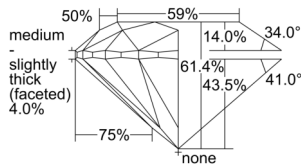

GIA®

FACSIMILE

GIA REPORT 6505145649

Verify this report at GIA.edu

GIA NATURAL DIAMOND DOSSIER®

August 09, 2024
GIA Report Number 6505145649
Shape and Cutting Style ..... Round Brilliant
Measurements ..... 4.26 - 4.29 x 2.63 mm

GRADING RESULTS

Carat Weight ..... 0.30 carat
Color Grade ..... E
Clarity Grade VS1
Cut Grade ..... Excellent

ADDITIONAL GRADING INFORMATION

Polish ..... Excellent
Symmetry ..... Excellent
Fluorescence ..... None
Clarity Characteristics ..... Cloud, Pinpoint
Inscription(s): GIA 6505145649

PROPORTIONS

Profile to actual proportions

GRADING SCALES

GIA COLOR SCALE	GIA CLARITY SCALE	GIA CUT SCALE
D	FLAWLESS	EXCELLENT
E	FLAWLESS	
F	INTERNALLY FLAWLESS	VERY GOOD
G	FLAWLESS	
H	VVS₁	GOOD
I	VVS₂	
J	VS₁	FAIR
K	VS₂	
L	SI₁	POOR
M	SI₂	
N	I₁	
O	I₂	
P	I₃	
Q		
R		
S		
T		
U		
V		
W		
X		
Y		
Z