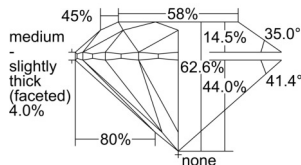

GIA®

FACSIMILE

GIA REPORT 6505145834

Verify this report at GIA.edu

GIA NATURAL DIAMOND DOSSIER®

August 08, 2024
GIA Report Number 6505145834
Shape and Cutting Style ..... Round Brilliant
Measurements ..... 4.70 - 4.73 x 2.95 mm

GRADING RESULTS

Carat Weight ..... 0.40 carat
Color Grade ..... G
Clarity Grade S11
Cut Grade ..... Excellent

ADDITIONAL GRADING INFORMATION

Polish ..... Excellent
Symmetry ..... Excellent
Fluorescence ..... None
Clarity Characteristics ..... Crystal, Feather
Inscription(s): GIA 6505145834

PROPORTIONS

Profile to actual proportions

GRADING SCALES

GIA COLOR SCALE	GIA CLARITY SCALE	GIA CUT SCALE	
D	FLAWLESS	EXCELLENT	
E	INTERNALLY FLAWLESS		
F		VVS₁	VERY GOOD
G	VVS₂		
H	VS₁	GOOD	
I	VS₂		
J	S1₁	FAIR	
K	S1₂		
L	I₁	POOR	
M	I₂		
N	I₃		
O			
P			
Q			
R			
S			
T			
U			
V			
W			
X			
Y			
Z