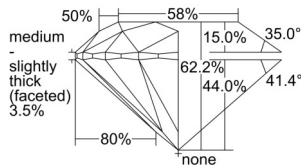

GIA®

FACSIMILE

GIA REPORT 6505146384

Verify this report at GIA.edu

GIA NATURAL DIAMOND DOSSIER®

August 12, 2024
GIA Report Number 6505146384
Shape and Cutting Style ..... Round Brilliant
Measurements ..... 5.10 - 5.13 x 3.18 mm

GRADING RESULTS

Carat Weight ..... 0.51 carat
Color Grade I
Clarity Grade VS1
Cut Grade ..... Excellent

ADDITIONAL GRADING INFORMATION

Polish ..... Excellent
Symmetry ..... Excellent
Fluorescence ..... Medium Blue
Clarity Characteristics..... Crystal, Feather, Cloud, Pinpoint
Inscription(s): GIA 6505146384

PROPORTIONS

Profile to actual proportions

GRADING SCALES

GIA COLOR SCALE	GIA CLARITY SCALE	GIA CUT SCALE	
D	FLAWLESS	EXCELLENT	
E	INTERNALLY FLAWLESS		
F		VVS₁	VERY GOOD
G	VVS₂		
H	VS₁	GOOD	
I	VS₂		
J	SI₁	FAIR	
K	SI₂		
L	I₁	POOR	
M			
N			
O	I₂		
P			
Q			
R	I₃		
S			
T			
U			
V			
W			
X			
Y			
Z