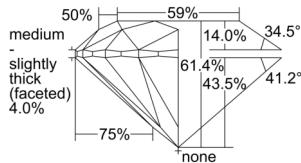

GIA®

FACSIMILE

GIA REPORT 6505147466

Verify this report at GIA.edu

GIA NATURAL DIAMOND DOSSIER®

August 08, 2024
GIA Report Number 6505147466
Shape and Cutting Style ..... Round Brilliant
Measurements ..... 4.73 - 4.76 x 2.92 mm

GRADING RESULTS

Carat Weight ..... 0.40 carat
Color Grade ..... H
Clarity Grade S11
Cut Grade ..... Excellent

ADDITIONAL GRADING INFORMATION

Polish ..... Excellent
Symmetry ..... Excellent
Fluorescence ..... None
Clarity Characteristics ..... Feather, Cloud
Inscription(s): GIA 6505147466

PROPORTIONS

Profile to actual proportions

GRADING SCALES

GIA COLOR SCALE	GIA CLARITY SCALE	GIA CUT SCALE	
D	FLAWLESS	EXCELLENT	
E	INTERNALLY FLAWLESS		
F		VVS₁	VERY GOOD
G	VVS₂		
H	VS₁	GOOD	
I	VS₂		
J	S1₁	FAIR	
K	S1₂		
L	I₁	POOR	
M	I₂		
N	I₃		
O			
P			
Q			
R			
S			
T			
U			
V			
W			
X			
Y			
Z