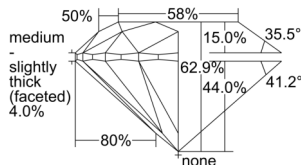

GIA®

FACSIMILE

GIA REPORT 6505148212

Verify this report at GIA.edu

GIA NATURAL DIAMOND DOSSIER®

August 09, 2024
GIA Report Number 6505148212
Shape and Cutting Style ..... Round Brilliant
Measurements ..... 5.16 - 5.20 x 3.26 mm

GRADING RESULTS

Carat Weight ..... 0.54 carat
Color Grade ..... D
Clarity Grade VVS1
Cut Grade ..... Excellent

ADDITIONAL GRADING INFORMATION

Polish ..... Excellent
Symmetry ..... Excellent
Fluorescence ..... Medium Blue
Clarity Characteristics ..... Pinpoint
Inscription(s): GIA 6505148212

PROPORTIONS

Profile to actual proportions

GRADING SCALES

GIA COLOR SCALE	GIA CLARITY SCALE	GIA CUT SCALE	
D	FLAWLESS	EXCELLENT	
E	INTERNALLY FLAWLESS		
F		VVS₁	VERY GOOD
G	VVS₂		
H	VS₁	GOOD	
I	VS₂		
J	SI₁	FAIR	
K	SI₂		
L	I₁	POOR	
M			
N	I₂		
O			
P	I₃		
Q			
R			
S			
T			
U			
V			
W			
X			
Y			
Z