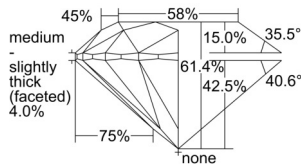

GIA®

FACSIMILE

GIA REPORT 6505154961

Verify this report at GIA.edu

GIA NATURAL DIAMOND DOSSIER®

August 08, 2024
GIA Report Number 6505154961
Shape and Cutting Style ..... Round Brilliant
Measurements ..... 3.62 - 3.64 x 2.23 mm

GRADING RESULTS

Carat Weight ..... 0.18 carat
Color Grade ..... G
Clarity Grade VS1
Cut Grade ..... Excellent

ADDITIONAL GRADING INFORMATION

Polish ..... Excellent
Symmetry ..... Excellent
Fluorescence ..... None
Clarity Characteristics..... Crystal, Needle, Pinpoint
Inscription(s): GIA 6505154961

PROPORTIONS

Profile to actual proportions

GRADING SCALES

GIA COLOR SCALE	GIA CLARITY SCALE	GIA CUT SCALE	
D	FLAWLESS	EXCELLENT	
E	INTERNALLY FLAWLESS		
F		VVS₁	VERY GOOD
G	VVS₂		
H	VS₁	GOOD	
I	VS₂		
J	SI₁	FAIR	
K	SI₂		
L	I₁	POOR	
M			
N			
O	I₂		
P			
Q			
R	I₃		
S			
T			
U			
V			
W			
X			
Y			
Z