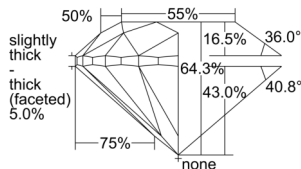

GIA®

FACSIMILE

GIA REPORT 6505156276

Verify this report at GIA.edu

GIA NATURAL DIAMOND DOSSIER®

August 09, 2024
GIA Report Number 6505156276
Shape and Cutting Style ..... Round Brilliant
Measurements ..... 4.60 - 4.63 x 2.96 mm

GRADING RESULTS

Carat Weight ..... 0.40 carat
Color Grade ..... E
Clarity Grade SI2
Cut Grade ..... Very Good

ADDITIONAL GRADING INFORMATION

Polish ..... Excellent
Symmetry ..... Very Good
Fluorescence ..... None
Clarity Characteristics..... Crystal, Feather, Cloud
Inspection(s): GIA 6505156276

PROPORTIONS

Profile to actual proportions