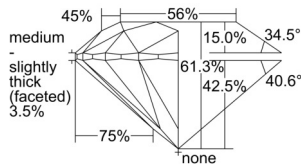

GIA®

FACSIMILE

GIA REPORT 6505159758

Verify this report at GIA.edu

GIA NATURAL DIAMOND DOSSIER®

August 09, 2024
GIA Report Number 6505159758
Shape and Cutting Style ..... Round Brilliant
Measurements ..... 4.32 - 4.34 x 2.66 mm

GRADING RESULTS

Carat Weight ..... 0.30 carat
Color Grade ..... D
Clarity Grade VS1
Cut Grade ..... Excellent

ADDITIONAL GRADING INFORMATION

Polish ..... Excellent
Symmetry ..... Excellent
Fluorescence ..... Faint
Clarity Characteristics..... Crystal, Pinpoint
Inscription(s): GIA 6505159758

PROPORTIONS

Profile to actual proportions

GRADING SCALES

GIA COLOR SCALE	GIA CLARITY SCALE	GIA CUT SCALE	
D	FLAWLESS	EXCELLENT	
E	INTERNALLY FLAWLESS		
F		VVS₁	VERY GOOD
G	VVS₂		
H	VS₁	GOOD	
I	VS₂		
J	SI₁	FAIR	
K	SI₂		
L	I₁	POOR	
M	I₂		
N	I₃		
O			
P			
Q			
R			
S			
T			
U			
V			
W			
X			
Y			
Z