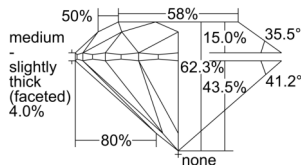

GIA®

FACSIMILE

GIA REPORT 6505162366

Verify this report at GIA.edu

GIA NATURAL DIAMOND DOSSIER®

August 12, 2024
GIA Report Number 6505162366
Shape and Cutting Style ..... Round Brilliant
Measurements ..... 4.27 - 4.29 x 2.67 mm

GRADING RESULTS

Carat Weight ..... 0.30 carat
Color Grade ..... E
Clarity Grade S11
Cut Grade ..... Excellent

ADDITIONAL GRADING INFORMATION

Polish ..... Excellent
Symmetry ..... Excellent
Fluorescence ..... None
Clarity Characteristics ..... Feather, Cloud, Crystal
Inspection(s): GIA 6505162366

PROPORTIONS

Profile to actual proportions

GRADING SCALES

GIA COLOR SCALE	GIA CLARITY SCALE	GIA CUT SCALE	
D	FLAWLESS	EXCELLENT	
E	INTERNALLY FLAWLESS		
F		VVS₁	VERY GOOD
G	VVS₂		
H	VS₁	GOOD	
I	VS₂		
J	S1₁	FAIR	
K	S1₂		
L	I₁	POOR	
M	I₂		
N	I₃		
O			
P			
Q			
R			
S			
T			
U			
V			
W			
X			
Y			
Z