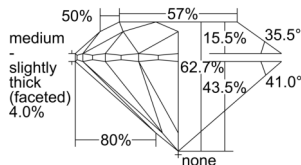

GIA®

FACSIMILE

GIA REPORT 6505163348

Verify this report at GIA.edu

GIA NATURAL DIAMOND DOSSIER®

August 12, 2024
GIA Report Number 6505163348
Shape and Cutting Style ..... Round Brilliant
Measurements ..... 5.97 - 6.00 x 3.75 mm

GRADING RESULTS

Carat Weight ..... 0.83 carat
Color Grade I
Clarity Grade VS1
Cut Grade ..... Excellent

ADDITIONAL GRADING INFORMATION

Polish ..... Excellent
Symmetry ..... Excellent
Fluorescence ..... None
Clarity Characteristics ..... Cloud, Pinpoint
Inscription(s): GIA 6505163348

PROPORTIONS

Profile to actual proportions

GRADING SCALES

GIA COLOR SCALE	GIA CLARITY SCALE	GIA CUT SCALE	
D	FLAWLESS	EXCELLENT	
E	INTERNALLY FLAWLESS		
F		VVS₁	VERY GOOD
G	VVS₂		
H	VS₁	GOOD	
I	VS₂		
J	SI₁	FAIR	
K	SI₂		
L	I₁	POOR	
M			
N	I₂		
O			
P	I₃		
Q			
R			
S			
T			
U			
V			
W			
X			
Y			
Z