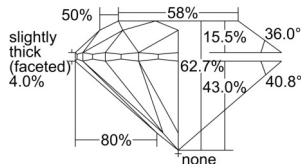

GIA®

FACSIMILE

GIA REPORT 6505164211

Verify this report at GIA.edu

GIA NATURAL DIAMOND DOSSIER®

August 12, 2024
GIA Report Number 6505164211
Shape and Cutting Style ..... Round Brilliant
Measurements ..... 5.37 - 5.39 x 3.37 mm

GRADING RESULTS

Carat Weight ..... 0.61 carat
Color Grade ..... D
Clarity Grade S11
Cut Grade ..... Excellent

ADDITIONAL GRADING INFORMATION

Polish ..... Excellent
Symmetry ..... Excellent
Fluorescence ..... None
Clarity Characteristics ..... Cloud, Feather
Inscription(s): GIA 6505164211

PROPORTIONS

Profile to actual proportions

GRADING SCALES

GIA COLOR SCALE

COLOURESS	D
	E
	F
	G
	H
	I
	J
NEAR COLOURESS	K
	L
FAIN	M
	N
	O
	P
VERY LIGHT	Q
	R
	S
	T
	U
	V
	W
	X
	Y
LIGHT	Z

GIA CLARITY SCALE

VERY VERY SLIGHTLY INCLUDED	FLAWLESS
	INTERNALLY FLAWLESS
VERY SLIGHTLY INCLUDED	VVS₁
	VVS₂
SLIGHTLY INCLUDED	VS₁
	VS₂
INCLUDED	SI₁
	SI₂
	I₁
	I₂
	I₃

GIA CUT SCALE

EXCELLENT
VERY GOOD
GOOD
FAIR
POOR