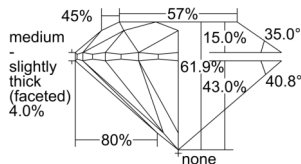

GIA®

FACSIMILE

GIA REPORT 6505164836

Verify this report at GIA.edu

GIA NATURAL DIAMOND DOSSIER®

August 23, 2024
GIA Report Number 6505164836
Shape and Cutting Style ..... Round Brilliant
Measurements ..... 4.29 - 4.31 x 2.66 mm

GRADING RESULTS

Carat Weight ..... 0.30 carat
Color Grade I
Clarity Grade VS2
Cut Grade ..... Excellent

ADDITIONAL GRADING INFORMATION

Polish ..... Excellent
Symmetry ..... Excellent
Fluorescence ..... None
Clarity Characteristics ..... Crystal
Inscription(s): GIA 6505164836

PROPORTIONS

Profile to actual proportions

GRADING SCALES

GIA COLOR SCALE	GIA CLARITY SCALE	GIA CUT SCALE	
D	FLAWLESS	EXCELLENT	
E	INTERNALLY FLAWLESS		
F		VVS₁	VERY GOOD
G	VVS₂		
H	VS₁	GOOD	
I	VS₂		
J	SI₁	FAIR	
K	SI₂		
L	I₁	POOR	
M	I₂		
N	I₃		
O			
P			
Q			
R			
S			
T			
U			
V			
W			
X			
Y			
Z