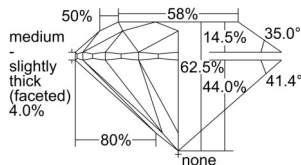

GIA®

FACSIMILE

GIA REPORT 6505168646

Verify this report at GIA.edu

GIA NATURAL DIAMOND DOSSIER®

August 09, 2024
GIA Report Number 6505168646
Shape and Cutting Style ..... Round Brilliant
Measurements ..... 5.37 - 5.39 x 3.37 mm

GRADING RESULTS

Carat Weight ..... 0.60 carat
Color Grade ..... D
Clarity Grade VS1
Cut Grade ..... Excellent

ADDITIONAL GRADING INFORMATION

Polish ..... Excellent
Symmetry ..... Excellent
Fluorescence ..... None
Clarity Characteristics..... Crystal, Pinpoint
Inscription(s): GIA 6505168646

PROPORTIONS

Profile to actual proportions

GRADING SCALES

GIA COLOR SCALE	GIA CLARITY SCALE	GIA CUT SCALE	
D	FLAWLESS	EXCELLENT	
E	INTERNALLY FLAWLESS		
F		VVS₁	VERY GOOD
G	VVS₂		
H	VS₁	GOOD	
I	VS₂		
J	SI₁	FAIR	
K	SI₂		
L	I₁	POOR	
M	I₂		
N	I₃		
O			
P			
Q			
R			
S			
T			
U			
V			
W			
X			
Y			
Z