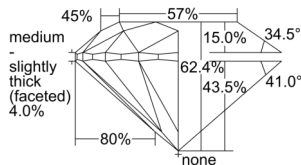

GIA®

FACSIMILE

GIA REPORT 6505168681

Verify this report at GIA.edu

GIA NATURAL DIAMOND DOSSIER®

August 09, 2024
GIA Report Number 6505168681
Shape and Cutting Style ..... Round Brilliant
Measurements ..... 5.08 - 5.10 x 3.18 mm

GRADING RESULTS

Carat Weight ..... 0.51 carat
Color Grade ..... E
Clarity Grade VS1
Cut Grade ..... Excellent

ADDITIONAL GRADING INFORMATION

Polish ..... Excellent
Symmetry ..... Excellent
Fluorescence ..... None
Clarity Characteristics..... Crystal, Cloud, Pinpoint
Inscription(s): GIA 6505168681

PROPORTIONS

Profile to actual proportions

GRADING SCALES

GIA COLOR SCALE	GIA CLARITY SCALE	GIA CUT SCALE	
D	FLAWLESS	EXCELLENT	
E	INTERNALLY FLAWLESS		
F		VVS₁	VERY GOOD
G	VVS₂		
H	VS₁	GOOD	
I	VS₂		
J	SI₁	FAIR	
K	SI₂		
L	I₁	POOR	
M			
N			
O	I₂		
P			
Q			
R	I₃		
S			
T			
U			
V			
W			
X			
Y			
Z