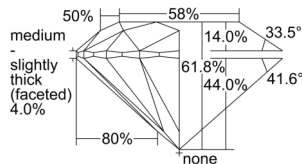

GIA®

FACSIMILE

GIA REPORT 6505169777

Verify this report at GIA.edu

GIA NATURAL DIAMOND DOSSIER®

August 09, 2024
GIA Report Number 6505169777
Shape and Cutting Style ..... Round Brilliant
Measurements ..... 4.51 - 4.54 x 2.80 mm

GRADING RESULTS

Carat Weight ..... 0.35 carat
Color Grade ..... E
Clarity Grade S11
Cut Grade ..... Excellent

ADDITIONAL GRADING INFORMATION

Polish ..... Excellent
Symmetry ..... Excellent
Fluorescence ..... None
Clarity Characteristics..... Cloud, Feather, Crystal
Inspection(s): GIA 6505169777

PROPORTIONS

Profile to actual proportions

GRADING SCALES

GIA COLOR SCALE	GIA CLARITY SCALE	GIA CUT SCALE	
D	FLAWLESS	EXCELLENT	
E	INTERNALLY FLAWLESS		
F		VVS₁	VERY GOOD
G	VVS₂		
H	VS₁	GOOD	
I	VS₂		
J	S1₁	FAIR	
K	S1₂		
L	I₁	POOR	
M	I₂		
N	I₃		
O			
P			
Q			
R			
S			
T			
U			
V			
W			
X			
Y			
Z