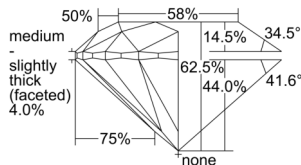

GIA®

FACSIMILE

GIA REPORT 6505171542

Verify this report at GIA.edu

GIA NATURAL DIAMOND DOSSIER®

August 09, 2024
GIA Report Number 6505171542
Shape and Cutting Style ..... Round Brilliant
Measurements ..... 5.06 - 5.08 x 3.17 mm

GRADING RESULTS

Carat Weight ..... 0.50 carat
Color Grade ..... E
Clarity Grade SI2
Cut Grade ..... Excellent

ADDITIONAL GRADING INFORMATION

Polish ..... Excellent
Symmetry ..... Excellent
Fluorescence ..... None
Clarity Characteristics ..... Feather, Crystal
Inscription(s): GIA 6505171542

PROPORTIONS

Profile to actual proportions

GRADING SCALES

GIA COLOR SCALE	GIA CLARITY SCALE	GIA CUT SCALE	
D	FLAWLESS	EXCELLENT	
E	INTERNALLY FLAWLESS		
F		VVS₁	VERY GOOD
G	VVS₂		
H	VS₁	GOOD	
I	VS₂		
J	SI₁	FAIR	
K	SI₂		
L	I₁	POOR	
M			
N			
O	I₂		
P			
Q			
R	I₃		
S			
T			
U			
V			
W			
X			
Y			
Z