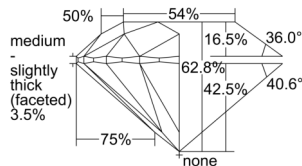

GIA®

FACSIMILE

GIA REPORT 6505172034

Verify this report at GIA.edu

GIA NATURAL DIAMOND DOSSIER®

August 12, 2024
GIA Report Number 6505172034
Shape and Cutting Style ..... Round Brilliant
Measurements ..... 4.31 - 4.32 x 2.71 mm

GRADING RESULTS

Carat Weight ..... 0.31 carat
Color Grade ..... F
Clarity Grade VS2
Cut Grade ..... Excellent

ADDITIONAL GRADING INFORMATION

Polish ..... Excellent
Symmetry ..... Very Good
Fluorescence ..... None
Clarity Characteristics..... Cloud, Crystal, Feather
Inscription(s): GIA 6505172034

PROPORTIONS

Profile to actual proportions

GRADING SCALES

GIA COLOR SCALE	GIA CLARITY SCALE	GIA CUT SCALE	
D	FLAWLESS	EXCELLENT	
E	INTERNALLY FLAWLESS		
F		VVS₁	VERY GOOD
G	VVS₂		
H	VS₁	GOOD	
I	VS₂		
J	SI₁	FAIR	
K	SI₂		
L	I₁	POOR	
M	I₂		
N	I₃		
O			
P			
Q			
R			
S			
T			
U			
V			
W			
X			
Y			
Z