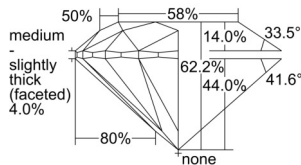

GIA®

FACSIMILE

GIA REPORT 6505172824

Verify this report at GIA.edu

GIA NATURAL DIAMOND DOSSIER®

August 13, 2024
GIA Report Number 6505172824
Shape and Cutting Style ..... Round Brilliant
Measurements ..... 4.27 - 4.31 x 2.67 mm

GRADING RESULTS

Carat Weight ..... 0.30 carat
Color Grade ..... D
Clarity Grade VS2
Cut Grade ..... Excellent

ADDITIONAL GRADING INFORMATION

Polish ..... Excellent
Symmetry ..... Excellent
Fluorescence ..... None
Clarity Characteristics ..... Crystal
Inscription(s): GIA 6505172824

PROPORTIONS

Profile to actual proportions

GRADING SCALES

GIA COLOR SCALE

COLORESS	D
	E
	F
	G
	H
	I
	J
NEAR COLORESS	K
	L
FANIT	M
	N
	O
	P
VERY LIGHT	Q
	R
	S
	T
	U
	V
	W
	X
	Y
LIGHT	Z

GIA CLARITY SCALE

VERY VERY SLIGHTLY INCLUDED	FLAWLESS
	INTERNALLY FLAWLESS
VERY SLIGHTLY INCLUDED	VVS₁
	VVS₂
SLIGHTLY INCLUDED	VS₁
	VS₂
INCLUDED	SI₁
	SI₂
	I₁
	I₂
	I₃

GIA CUT SCALE

EXCELLENT
VERY GOOD
GOOD
FAIR
POOR