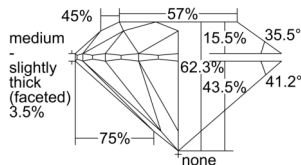

GIA®

FACSIMILE

GIA REPORT 6505173419

Verify this report at GIA.edu

GIA NATURAL DIAMOND DOSSIER®

August 14, 2024
GIA Report Number 6505173419
Shape and Cutting Style ..... Round Brilliant
Measurements ..... 4.76 - 4.78 x 2.97 mm

GRADING RESULTS

Carat Weight ..... 0.41 carat
Color Grade ..... E
Clarity Grade VVS2
Cut Grade ..... Excellent

ADDITIONAL GRADING INFORMATION

Polish ..... Excellent
Symmetry ..... Excellent
Fluorescence ..... None
Clarity Characteristics..... Pinpoint, Needle, Cloud
Inscription(s): GIA 6505173419

PROPORTIONS

Profile to actual proportions

GRADING SCALES

GIA COLOR SCALE	GIA CLARITY SCALE	GIA CUT SCALE	
D	FLAWLESS	EXCELLENT	
E	INTERNALLY FLAWLESS		
F		VVS₁	VERY GOOD
G	VVS₂		
H	VS₁	GOOD	
I	VS₂		
J	SI₁	FAIR	
K	SI₂		
L	I₁	POOR	
M	I₂		
N	I₃		
O			
P			
Q			
R			
S			
T			
U			
V			
W			
X			
Y			
Z