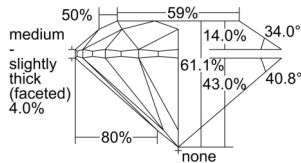

GIA®

FACSIMILE

GIA REPORT 6505173507

Verify this report at GIA.edu

GIA NATURAL DIAMOND DOSSIER®

August 12, 2024
GIA Report Number 6505173507
Shape and Cutting Style ..... Round Brilliant
Measurements ..... 4.28 - 4.31 x 2.62 mm

GRADING RESULTS

Carat Weight ..... 0.30 carat
Color Grade ..... E
Clarity Grade VS2
Cut Grade ..... Excellent

ADDITIONAL GRADING INFORMATION

Polish ..... Excellent
Symmetry ..... Very Good
Fluorescence ..... None
Clarity Characteristics..... Cloud, Crystal, Indented Natural
Inscription(s): GIA 6505173507

PROPORTIONS

Profile to actual proportions

GRADING SCALES

GIA COLOR SCALE

COLORESS	D
	E
	F
	G
	H
	I
	J
NEAR COLORESS	K
	L
FANIT	M
	N
	O
	P
	Q
VERY LIGHT	R
	S
	T
	U
	V
	W
	X
	Y
LIGHT	Z

GIA CLARITY SCALE

VERY VERY SLIGHTLY INCLUDED	FLAWLESS
	INTERNALLY FLAWLESS
VERY SLIGHTLY INCLUDED	VVS₁
	VVS₂
SLIGHTLY INCLUDED	VS₁
	VS₂
INCLUDED	SI₁
	SI₂
	I₁
	I₂
	I₃

GIA CUT SCALE

EXCELLENT
VERY GOOD
GOOD
FAIR
POOR