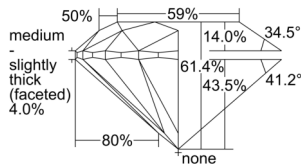

GIA®

FACSIMILE

GIA REPORT 6505174122

Verify this report at GIA.edu

GIA NATURAL DIAMOND DOSSIER®

August 12, 2024
GIA Report Number 6505174122
Shape and Cutting Style ..... Round Brilliant
Measurements ..... 4.34 - 4.36 x 2.67 mm

GRADING RESULTS

Carat Weight ..... 0.31 carat
Color Grade ..... F
Clarity Grade VS1
Cut Grade ..... Excellent

ADDITIONAL GRADING INFORMATION

Polish ..... Excellent
Symmetry ..... Excellent
Fluorescence ..... None
Clarity Characteristics ..... Cloud, Feather
Inscription(s): GIA 6505174122

PROPORTIONS

Profile to actual proportions

GRADING SCALES

GIA COLOR SCALE	GIA CLARITY SCALE	GIA CUT SCALE	
D	FLAWLESS	EXCELLENT	
E	INTERNALLY FLAWLESS		
F		VVS₁	VERY GOOD
G	VVS₂		
H	VS₁	GOOD	
I	VS₂		
J	SI₁	FAIR	
K	SI₂		
L	I₁	POOR	
M	I₂		
N	I₃		
O			
P			
Q			
R			
S			
T			
U			
V			
W			
X			
Y			
Z