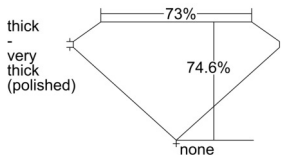

GIA®

FACSIMILE

GIA REPORT 6505175143

Verify this report at GIA.edu

GIA NATURAL DIAMOND DOSSIER®

August 12, 2024
GIA Report Number 6505175143
Shape and Cutting Style ..... Square Modified Brilliant
Measurements ..... 4.25 x 4.25 x 3.17 mm

GRADING RESULTS

Carat Weight ..... 0.50 carat
Color Grade ..... G
Clarity Grade VS1

ADDITIONAL GRADING INFORMATION

Polish ..... Excellent
Symmetry ..... Good
Fluorescence ..... None
Clarity Characteristics..... Crystal, Feather, Pinpoint
Inscription(s): GIA 6505175143

PROPORTIONS

Profile not to actual proportions

GRADING SCALES

GIA COLOR SCALE		GIA CLARITY SCALE			
COLORLESS	D	VERY VERY SLIGHTLY INCLUDED	FLAWLESS		
	E		INTERNALLY FLAWLESS		
	F		VVS₁		
	NEAR COLORLESS	G	VERY SLIGHTLY INCLUDED	VVS₂	
		H		VS₁	
		FAINT	I	SLIGHTLY INCLUDED	VS₂
			J		SI₁
			K		SI₂
	VERT LIGHT	L	INCLUDED	I₁	
		M		I₂	
N		I₃			
O					
P					
Q					
R					
LIGHT	S				
	T				
	U				
	V				
	W				
	X				
	Y				
	Z