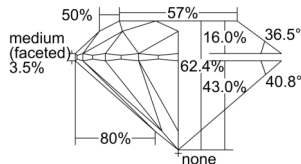

GIA®

FACSIMILE

GIA REPORT 6505175968

Verify this report at GIA.edu

GIA NATURAL DIAMOND DOSSIER®

August 13, 2024
GIA Report Number 6505175968
Shape and Cutting Style ..... Round Brilliant
Measurements ..... 4.93 - 4.94 x 3.08 mm

GRADING RESULTS

Carat Weight ..... 0.46 carat
Color Grade ..... D
Clarity Grade VVS2
Cut Grade ..... Excellent

ADDITIONAL GRADING INFORMATION

Polish ..... Excellent
Symmetry ..... Excellent
Fluorescence ..... Medium Blue
Clarity Characteristics ..... Pinpoint
Inscription(s): GIA 6505175968

PROPORTIONS

Profile to actual proportions

GRADING SCALES

GIA COLOR SCALE	GIA CLARITY SCALE	GIA CUT SCALE	
D	FLAWLESS	EXCELLENT	
E	INTERNALLY FLAWLESS		
F		VVS₁	VERY GOOD
G	VVS₂		
H	VS₁	GOOD	
I	VS₂		
J	SI₁	FAIR	
K	SI₂		
L	I₁	POOR	
M	I₂		
N	I₃		
O			
P			
Q			
R			
S			
T			
U			
V			
W			
X			
Y			
Z