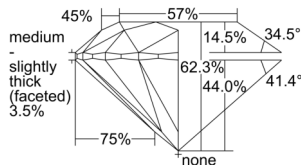

GIA®

FACSIMILE

GIA REPORT 6505179737

Verify this report at GIA.edu

GIA NATURAL DIAMOND DOSSIER®

August 14, 2024
GIA Report Number 6505179737
Shape and Cutting Style ..... Round Brilliant
Measurements ..... 3.92 - 3.93 x 2.44 mm

GRADING RESULTS

Carat Weight ..... 0.23 carat
Color Grade ..... D
Clarity Grade VS1
Cut Grade ..... Excellent

ADDITIONAL GRADING INFORMATION

Polish ..... Excellent
Symmetry ..... Excellent
Fluorescence ..... None
Clarity Characteristics ..... Feather, Pinpoint
Inscription(s): GIA 6505179737

PROPORTIONS

Profile to actual proportions