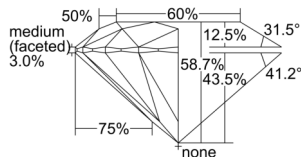

GIA®

FACSIMILE

GIA NATURAL DIAMOND DOSSIER®

August 13, 2024
GIA Report Number 6505182185
Shape and Cutting Style ..... Round Brilliant
Measurements ..... 5.52 - 5.55 x 3.25 mm

GRADING RESULTS

Carat Weight ..... 0.60 carat
Color Grade ..... G
Clarity Grade VVS1
Cut Grade ..... Excellent

ADDITIONAL GRADING INFORMATION

Polish ..... Excellent
Symmetry ..... Excellent
Fluorescence ..... None
Clarity Characteristics ..... Pinpoint
Inscription(s): GIA 6505182185

GIA REPORT 6505182185

Verify this report at GIA.edu

PROPORTIONS

Profile to actual proportions

GRADING SCALES

GIA COLOR SCALE	GIA CLARITY SCALE	GIA CUT SCALE	
D	FLAWLESS	EXCELLENT	
E	INTERNALLY FLAWLESS		
F		VVS₁	VERY GOOD
G	VVS₂		
H	VS₁	GOOD	
I	VS₂		
J	SI₁	FAIR	
K	SI₂		
L	I₁	POOR	
M			
N			
O	I₂		
P			
Q	I₃		
R			
S			
T			
U			
V			
W			
X			
Y			
Z