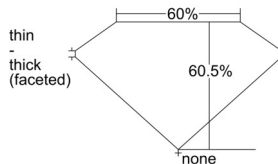

GIA®

FACSIMILE

GIA REPORT 6505182318

Verify this report at GIA.edu

GIA NATURAL DIAMOND DOSSIER®

August 20, 2024
GIA Report Number 6505182318
Shape and Cutting Style ..... Heart Brilliant
Measurements ..... 5.84 x 6.61 x 4.00 mm

GRADING RESULTS

Carat Weight ..... 0.90 carat
Color Grade ..... D
Clarity Grade ..... Internally Flawless

ADDITIONAL GRADING INFORMATION

Polish ..... Excellent
Symmetry ..... Excellent
Fluorescence ..... None
Clarity Characteristics..... Minor Details of Polish
Inscription(s): GIA 6505182318

PROPORTIONS

Profile not to actual proportions

GRADING SCALES

GIA COLOR SCALE		GIA CLARITY SCALE			
COLORLESS	D	VERY VERY SLIGHTLY INCLUDED	FLAWLESS		
	E		INTERNALLY FLAWLESS		
	F		VVS₁		
	NEAR COLORLESS	G	VERY SLIGHTLY INCLUDED	VVS₂	
		H		VS₁	
		FAINT	I	SLIGHTLY INCLUDED	VS₂
			J		SI₁
	K		SI₂		
	LIGHT		L	INCLUDED	I₁
			M		I₂
N			I₃		
O					
P					
Q					
R