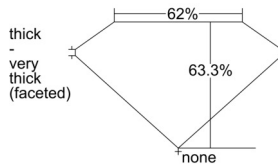

GIA®

FACSIMILE

GIA REPORT 6505183572

Verify this report at GIA.edu

GIA NATURAL DIAMOND DOSSIER®

August 16, 2024
GIA Report Number 6505183572
Shape and Cutting Style ..... Heart Brilliant
Measurements ..... 5.39 x 5.99 x 3.80 mm

GRADING RESULTS

Carat Weight ..... 0.71 carat
Color Grade ..... D
Clarity Grade SI2

ADDITIONAL GRADING INFORMATION

Polish ..... Excellent
Symmetry ..... Very Good
Fluorescence ..... None
Clarity Characteristics ..... Crystal, Feather
Inscription(s): GIA 6505183572

PROPORTIONS

Profile not to actual proportions

GRADING SCALES

GIA COLOR SCALE		GIA CLARITY SCALE			
COLORLESS	D	VERY VERY SLIGHTLY INCLUDED	FLAWLESS		
	E		INTERNALLY FLAWLESS		
	F	VERY SLIGHTLY INCLUDED	VVS₁		
	G		VVS₂		
	H		VS₁		
	NEAR COLORLESS	I	SLIGHTLY INCLUDED	VS₂	
		J		SI₁	
		FAINT	K	INCLUDED	SI₂
			L		I₁
			M		I₂
VERT LIGHT	N	LIGHT	I₃		
	O				
	P				
	Q				
	R