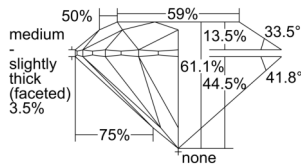

GIA®

FACSIMILE

GIA REPORT 6505184982

Verify this report at GIA.edu

GIA NATURAL DIAMOND DOSSIER®

August 14, 2024
GIA Report Number 6505184982
Shape and Cutting Style ..... Round Brilliant
Measurements ..... 4.45 - 4.47 x 2.72 mm

GRADING RESULTS

Carat Weight ..... 0.33 carat
Color Grade ..... D
Clarity Grade S11
Cut Grade ..... Excellent

ADDITIONAL GRADING INFORMATION

Polish ..... Excellent
Symmetry ..... Excellent
Fluorescence ..... None
Clarity Characteristics ..... Crystal, Feather
Inscription(s): GIA 6505184982

PROPORTIONS

Profile to actual proportions