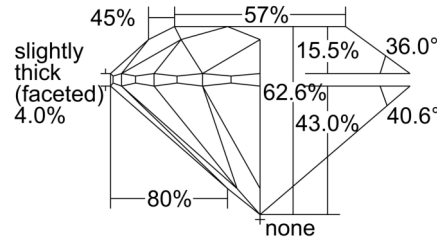

GIA NATURAL DIAMOND GRADING REPORT

August 14, 2024
GIA Report Number 6505185917
Shape and Cutting Style ..... Round Brilliant
Measurements ..... 6.34 - 6.38 x 3.98 mm

GRADING RESULTS

Carat Weight ..... 1.00 carat
Color Grade ..... K, Faint Brown
Clarity Grade VS1
Cut Grade ..... Excellent

ADDITIONAL GRADING INFORMATION

Polish ..... Excellent
Symmetry ..... Excellent
Fluorescence ..... None

Inscription(s): GIA 6505185917

Comments: Additional clouds are not shown. Pinpoints are not shown.

PROPORTIONS

Profile to actual proportions