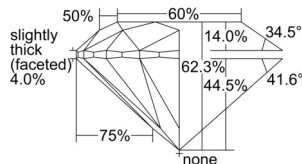

GIA®

FACSIMILE

GIA NATURAL DIAMOND DOSSIER®

August 13, 2024
GIA Report Number 6505188446
Shape and Cutting Style ..... Round Brilliant
Measurements ..... 5.16 - 5.19 x 3.22 mm

GRADING RESULTS

Carat Weight ..... 0.54 carat
Color Grade ..... D
Clarity Grade VVS1
Cut Grade ..... Excellent

ADDITIONAL GRADING INFORMATION

Polish ..... Excellent
Symmetry ..... Excellent
Fluorescence ..... Medium Blue
Clarity Characteristics..... Pinpoint, Surface Graining
Inspection(s): GIA 6505188446

GIA REPORT 6505188446

Verify this report at GIA.edu

PROPORTIONS

Profile to actual proportions